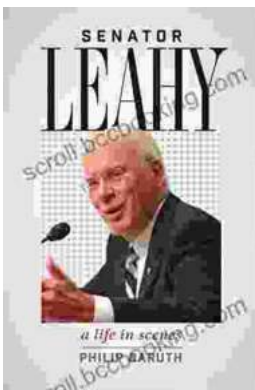

## Synopsis

In the captivating world of Case Closed Vol Gosho Aoyama, the brilliant detective Conan Edogawa embarks on a remarkable journey filled with perplexing crimes and enigmatic characters. This graphic novel series, renowned for its intricate mysteries and thrilling adventures, has captivated readers worldwide.

Conan Edogawa is not your average child. Behind his innocent façade lies the sharp mind of a seasoned detective, trapped within the body of a seven-year-old. Once known as Shinichi Kudo, a renowned high school detective, Conan found himself shrunk after an encounter with a mysterious organization.

## **Call to Action**

Free Download your copy of Case Closed Vol Gosho Aoyama today and experience the captivating world of detective Conan Edogawa. Solve perplexing crimes, unravel enigmatic clues, and join Conan on his extraordinary adventures. Let the pages of this graphic novel transport you to a realm of mystery and suspense that will keep you on the edge of your seat.

## Case Closed, Vol. 1 by Gosho Aoyama

★★★★☆ 4.8 out of 5

Language : English

File size : 204842 KB

Screen Reader : Supported

Print length : 192 pages

FREE

DOWNLOAD E-BOOK